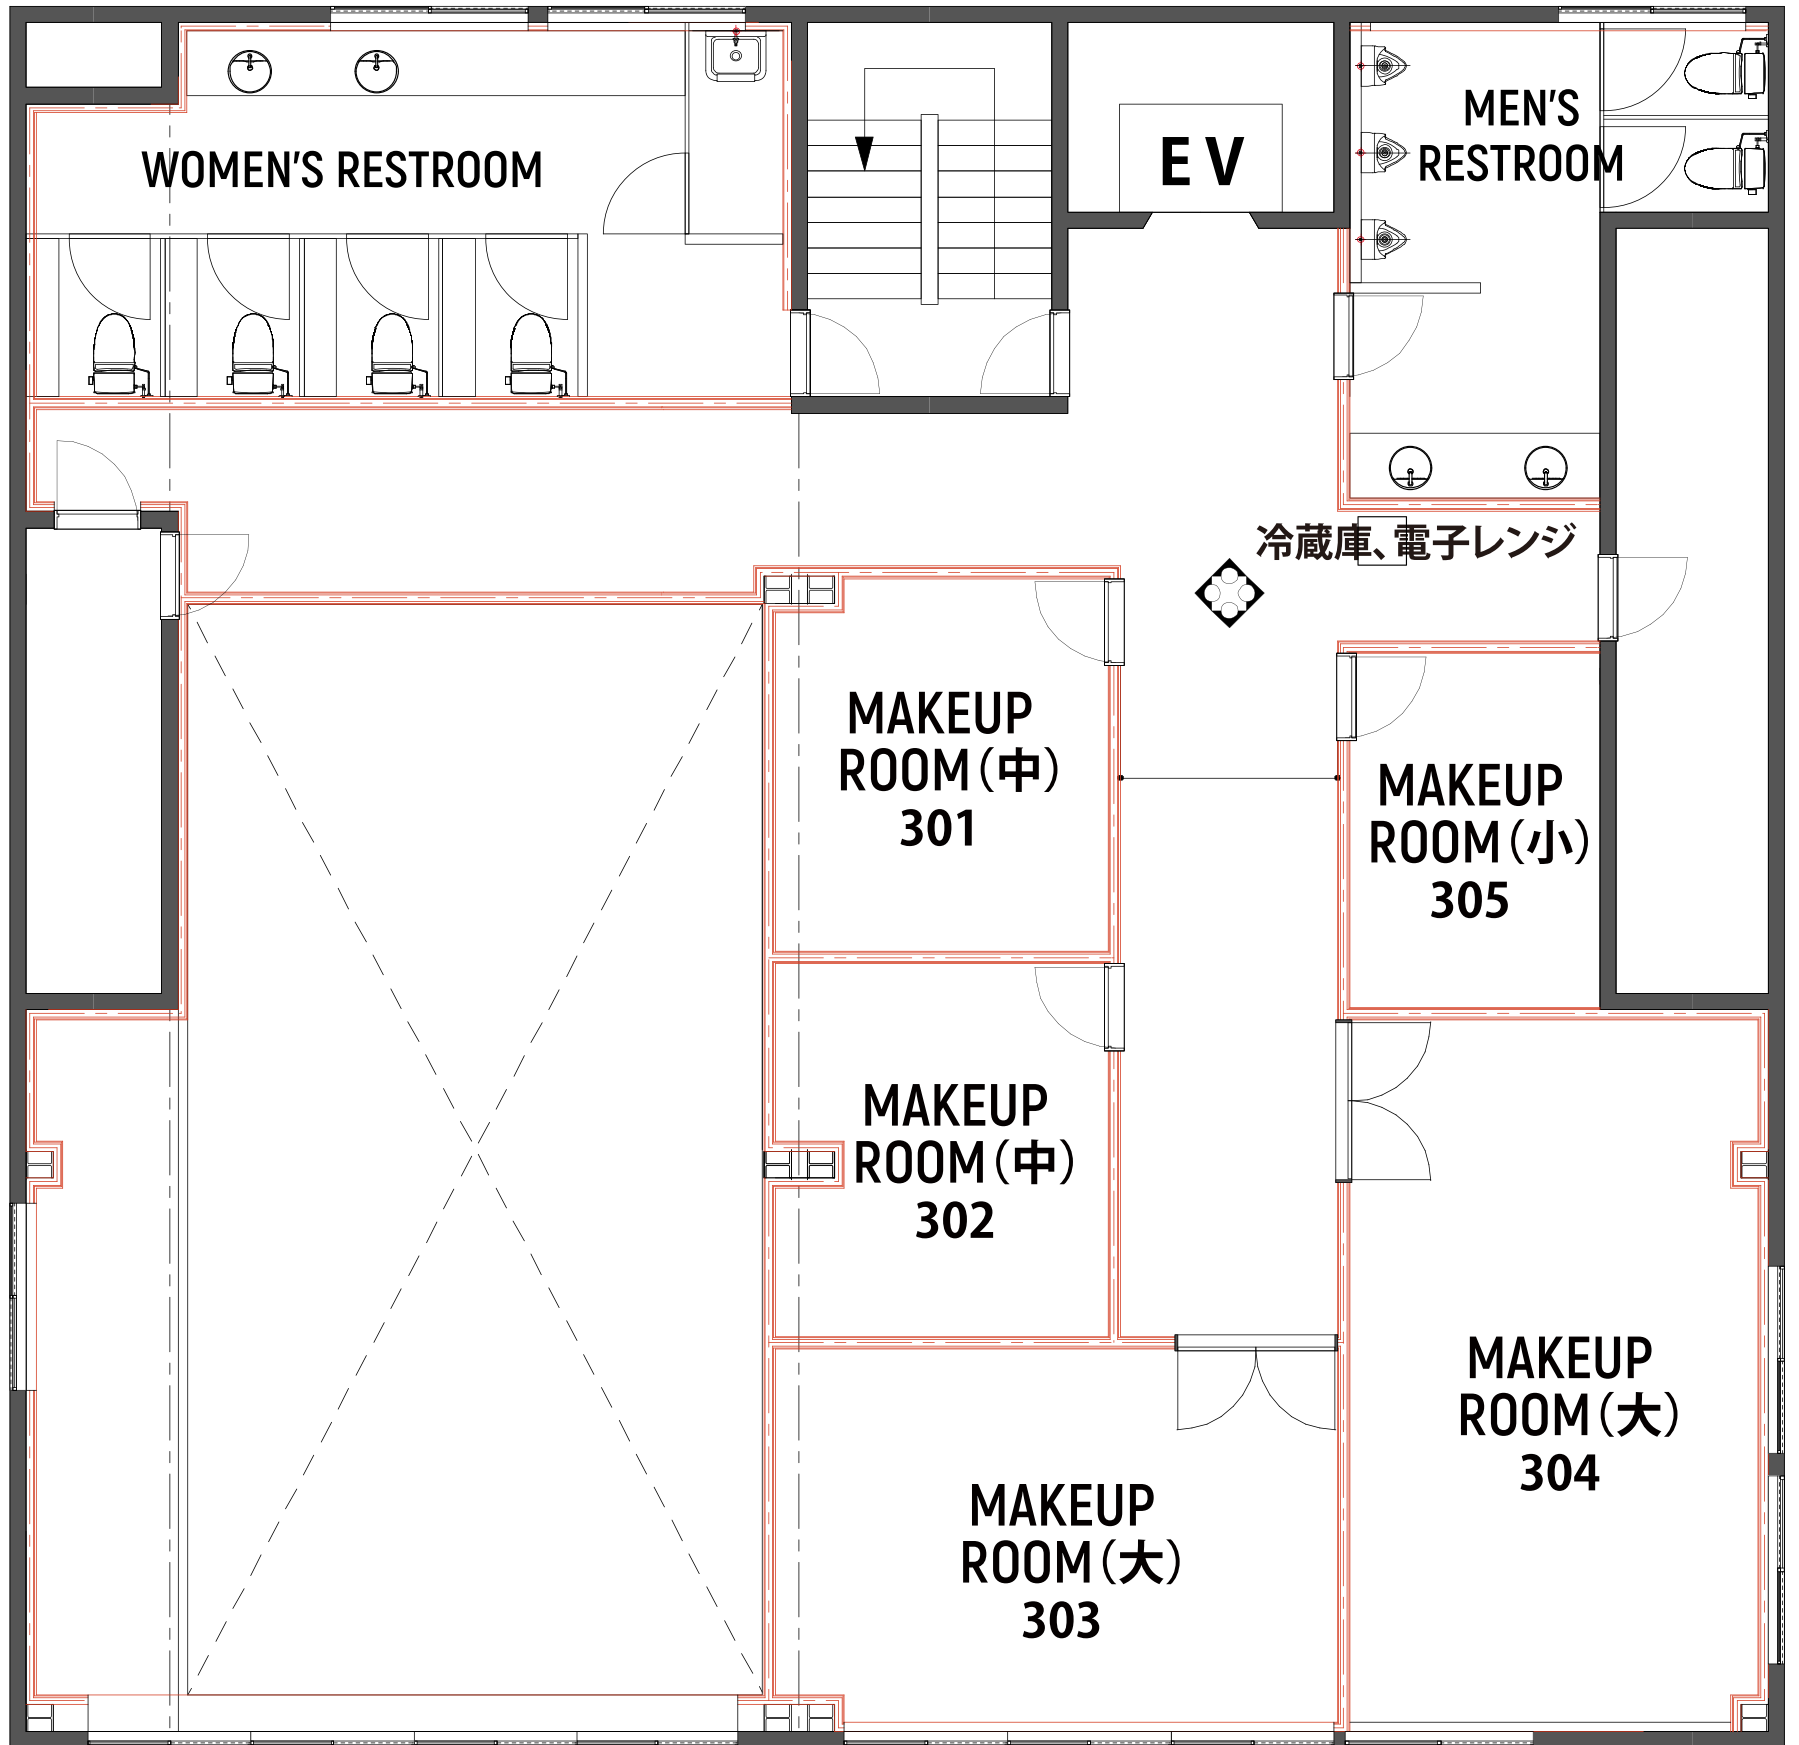

16.2m

18.9m

WOMEN'S RESTROOM

MEN'S  
RESTROOM

EV

冷蔵庫、電子レンジ

MAKEUP  
ROOM(中)  
301

MAKEUP  
ROOM(小)  
305

MAKEUP  
ROOM(中)  
302

MAKEUP  
ROOM(大)  
304

MAKEUP  
ROOM(大)  
303

16.2m

18.9m